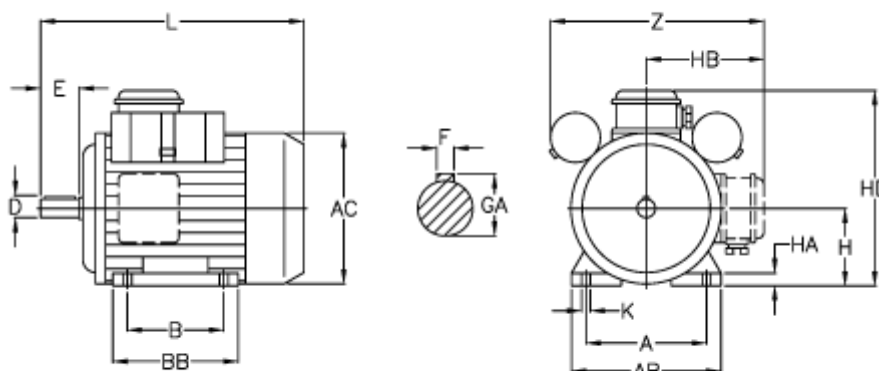

Article number: 25037262002

Description: ICME Single-phase motor MD71 A2 0,37KW
2 - 2800 rpm 1x230 Volt 50Hz B3 with starting & running capacitor

Measures

A = 112	H = 71
AB = 144	HA = 12
AC = 137	HB = 107
B = 90	K = 7
D = 14	L = 268
E = 30	Z = 210
F = 5	
GA = 16	